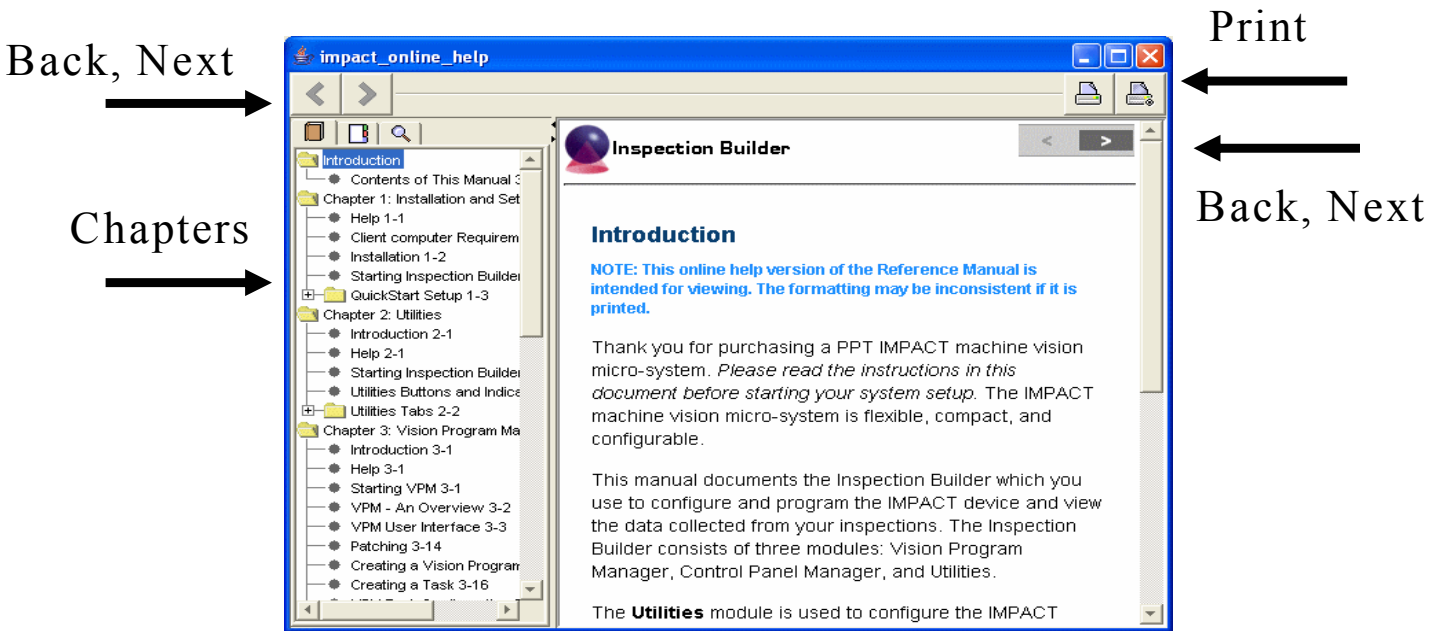

How to navigate On-Line help

How to navigate On-Line help

To navigate the Help file, click on the chapter to view.

You can also use the Back and Next arrow buttons to navigate the help file.