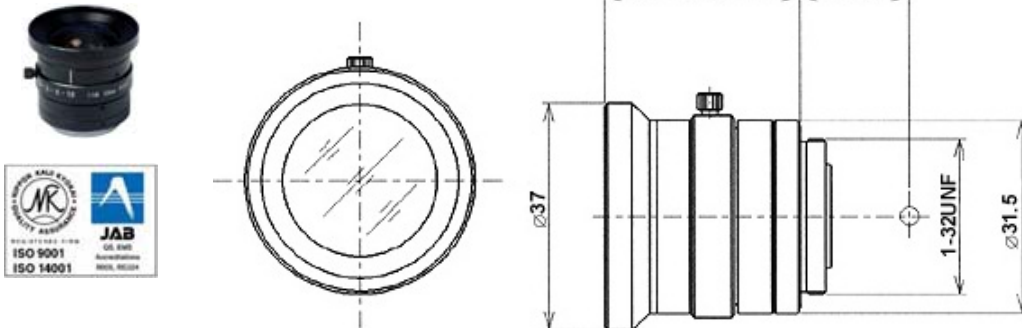

## 2/3 6.5MM F/1.8

## SPECIFICATIONS

Focal Length	6.5mm
Iris Range	F/1.8 - Close
Iris Operation	Manual
Focus Operation	---
Mount	C
1/3" Angle of View	41.0° x 31.0°
1/2" Angle of View	53.9° x 41.0°
2/3" Angle of View	71.6° x 55.5°
Effective Diameter (Front/Rear Lens)	Ø24.8mm/Ø10.8mm
Minimum Object Distance	5.9 in. (0.15m)
Back Focus	13.0mm (in air)
Filter Size	---
Maximum Diameter	ø1.5 in. (ø37mm)
Overall Length	1.2 in. (31.5mm)
Weight	2.1 oz. (60 grams)