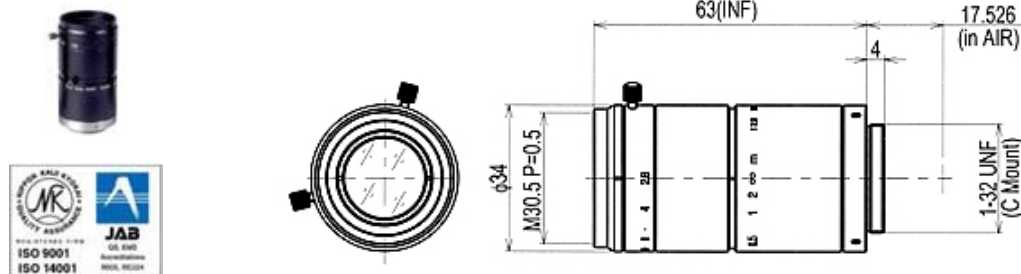

### 2/3 50MM F/2.8 with Lock for MegaPixel Cameras

#### SPECIFICATIONS

Focal Length	50mm
Iris Range	F/2.8-32
Iris Operation	Manual w/Lock
Focus Operation	Manual w/Lock
Mount	C
1/3" Angle of View (wide/telephoto)	5.5° x 4.1 °
1/2" Angle of View (wide/telephoto)	7.3° x 5.5 °
2/3" Angle of View (wide/telephoto)	10.1°x 7.6 °
Effective Diameter (Front/Rear Lens)	Ø18.5mm/Ø14.9mm
Minimum Object Distance	0.20m
Back Focus	34.46mm (in air)
Filter Size	M30.5 P=0.5
Maximum Diameter	ø34mm
Overall Length	77.5mm
Weight	117g