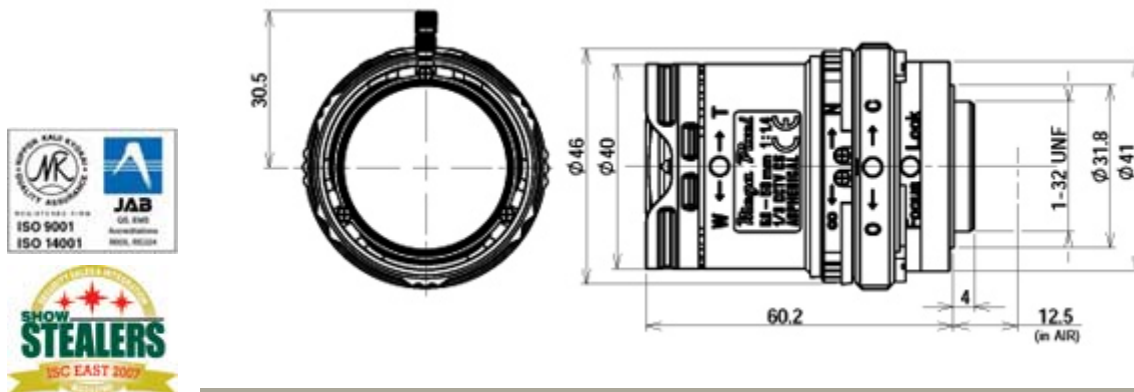

1/3 5-50MM F/1.4 Aspherical with connector Mega Pixel compatible Vari-Focal

SPECIFICATIONS

Focal Length	5-50mm
Iris Range	F/1.4-Close
Iris Operation	Manual w/Lock
Focus Operation	Manual w/Lock
Zoom Operation	Manual w/Lock
Mount	CS
1/3" Angle of View (wide/telephoto)	53.8° x 40.3°/ 5.5° x 4.2°
1/4" Angle of View (wide/telephoto)	40.3° x 30.2°/ 4.2° x 3.1°
Focusing Range	1m ~ INF
Back Focus (in air)	10.28mm ~ 11.01mm
Filter Size	---
Operating Voltage	---
Weight	
Operating Temperature	-20° ~ +60° C