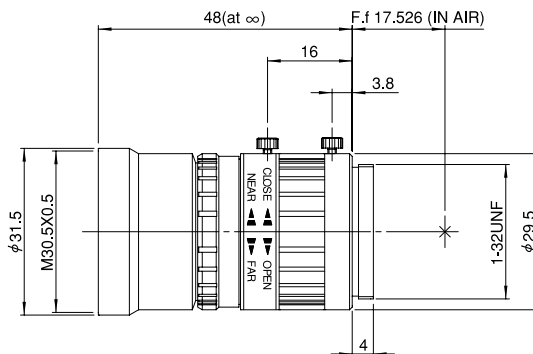

HF75HA-1

※A photograph is a similar model.

Unit : mm

Model		HF75HA-1
Focal Length		75mm
Iris Range		F2.8 ~ Close
Operation	Iris	Manual (Op.Angle 63°)
	Focus	Manual (Op.Angle 211°50') (*1)
ANGLE OF VIEW (H × V)	2/3"	6°43' × 5°02'
	1/2"	4°53' × 3°40'
	1/3"	3°40' × 2°45'
	1/4"	2°45' × 2°04'
Focusing Range (From Front Of Lens)		∞ ~ 1.1m
Object Dimensions at M.O.D. (H × V)	2/3"	43mm × 33mm
	1/2"	32mm × 24mm
	1/3"	24mm × 18mm
	1/4"	18mm × 13mm
Back Focal Distance (in air)		15.74mm
Filter Thread		M30.5 × 0.5mm
Mount		C Mount
Mass		55g
Exit Pupil Position(from Image Plane)		-26.6mm

(*1) Corresponds to Focus Range

- With Metal Mount
- With Locking Knob for Iris and Focus