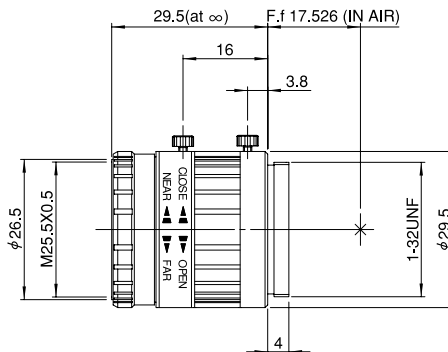

HF16HA-1

Unit : mm

Model		HF16HA-1
Focal Length		16mm
Iris Range		F1.4 ~ Close
Operation	Iris	Manual (Op.Angle 63°)
	Focus	Manual (Op.Angle 90°11') (*1)
ANGLE OF VIEW (H × V)	2/3"	30°45' × 23°18'
	1/2"	22°22' × 16°57'
	1/3"	16°57' × 12°43'
	1/4"	12°43' × 9°32'
Focusing Range (From Front Of Lens)		∞ ~ 0.1m
Object Dimensions at M.O.D. (H × V)	2/3"	173mm × 130mm
	1/2"	126mm × 95mm
	1/3"	95mm × 71mm
	1/4"	71mm × 53mm
Back Focal Distance (in air)		15.15mm
Filter Thread		M25.5 × 0.5mm
Mount		C Mount
Mass		45g
Exit Pupil Position(from Image Plane)		-30.9mm

(*1) Corresponds to Focus Range

- With Metal Mount
- With Locking Knob for Iris and Focus