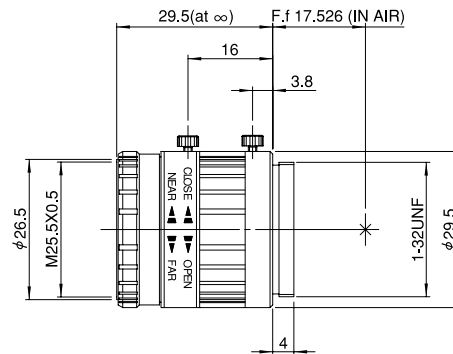

HF12.5HA-1

※A photograph is a similar model.

Unit : mm

Model		HF12.5HA-1
Focal Length		12.5mm
Iris Range		F1.4 ~ Close
Operation	Iris	Manual (Op.Angle 63°)
	Focus	Manual (Op.Angle 56°51') (*1)
ANGLE OF VIEW (H × V)	2/3"	38°47' × 29°35'
	1/2"	28°12' × 21°31'
	1/3"	21°31' × 16°08'
	1/4"	16°08' × 12°06'
Focusing Range (From Front Of Lens)		∞ ~ 0.1m
Object Dimensions at M.O.D. (H × V)	2/3"	219mm × 164mm
	1/2"	159mm × 119mm
	1/3"	119mm × 89mm
	1/4"	89mm × 67mm
Back Focal Distance (in air)		15.09mm
Filter Thread		M25.5 × 0.5mm
Mount		C Mount
Mass		45g
Exit Pupil Position(from Image Plane)		-31.3mm

(*1) Corresponds to Focus Range

- With Metal Mount
- With Locking Knob for Iris and Focus