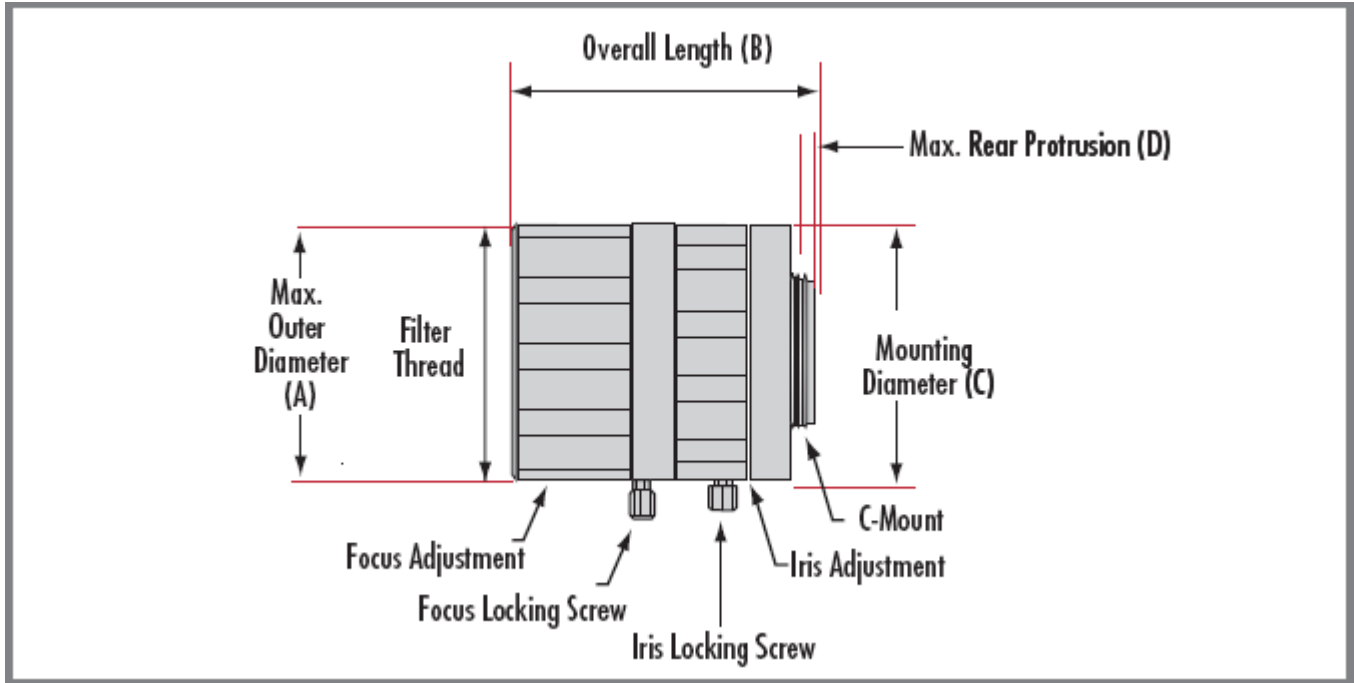

Focal Length	A	B	C	D
8.5mm	35.0mm	34.5mm	32.0mm	0mm
12mm	32.0mm	27.9mm	32.0mm	0.5mm
16mm	33.0mm	37.5mm	33.0mm	1.0mm
25mm	31.0mm	31.2mm	31.0mm	1.3mm
35mm	33.0mm	36.1mm	33.0mm	0mm

Focal Length	Max Sensor Format	FOV* Range on 2/3" Sensor	FOV* Range on 1/2" Sensor	FOV* Range on 1/3" Sensor	Working Distance	Aperture (f/#)	Filter Thread	Stock No.
8.5mm	2/3"	246.9mm - 60.8°	169.3mm - 43.8°	123.6mm - 32.7°	200mm - ∞	F1.3 - F16	M25.5 x 0.5mm	#58-000
12mm	2/3"	159.4mm - 41.1°	115mm - 30.3°	85.9mm - 22.9°	200mm - ∞	F1.8 - F16	M25.5 x 0.5mm	#58-001
16mm	2/3"	61.4mm - 30.9°	44.5mm - 22.7°	33.3mm - 17.1°	100mm - ∞	F1.4 - F16	M25.5 x 0.5mm	#59-870
25mm	2/3"	35mm - 19.8°	25.4mm - 14.5°	19mm - 10.9°	100mm - ∞	F1.4 - F17	M25.5 x 0.5mm	#59-871
35mm	2/3"	39.3mm - 14.3°	28.5mm - 10.4°	21.4mm - 7.8°	165mm - ∞	F1.65 - F22	M25.5 x 0.5mm	#59-872

*Horizontal