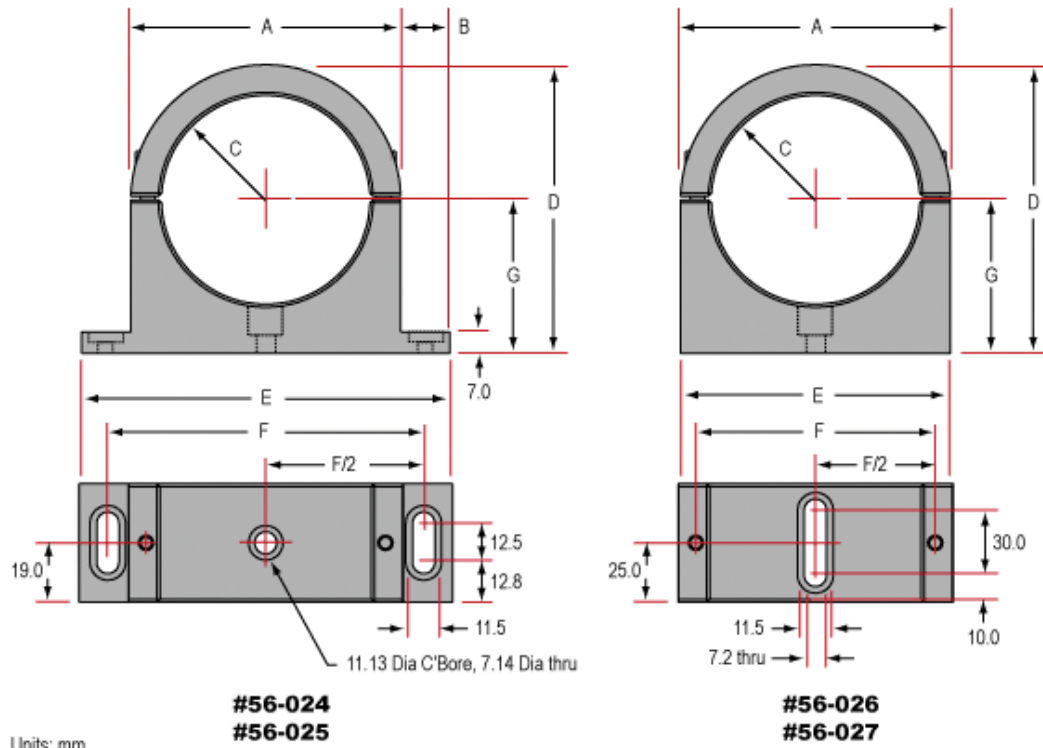

Telecentric Lens Mounts

Telecentric Lens Mounting Clamp Dimensions (see diagram below)

Stock No.	A	B	C	D	E	F	G
#56-024	88mm	16mm	34mm	94mm	120mm	101.6mm	50mm
#56-025	85mm	17.5mm	32.5mm	91mm	120mm	101.6mm	48.5mm
#56-026	103mm	---	39.5mm	107mm	103mm	90mm	55.5mm
#56-027	134mm	---	55mm	148mm	134mm	122mm	81mm