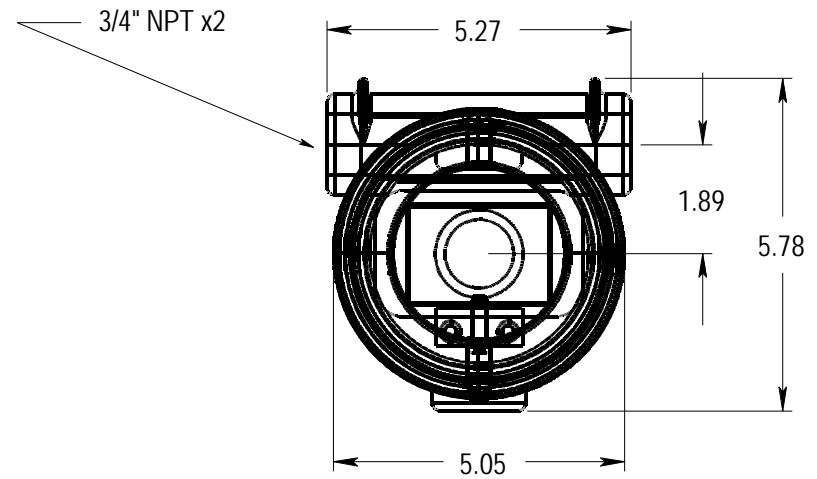

Camera can be slid back 1.6" giving maximum lens length of 2.76"

Tols: .000 = +/-0.005" .00 = +/-0.010" except where noted

					Name	Date	Title	
				Created By	ccm	2007/01/24	C5 for PPT Vison T-Series	
				Checked By				
				Scale				
				Allison Park Group, Inc. 4091 Route 8, Suite 300 Allison Park, PA 15101 USA Phone +1 (412) 487-8211 Fax +1 (412) 486-3157 www.apgvision.com			Drawing Number	Issue
No	Change	Date	Init				C5-AB	1.0