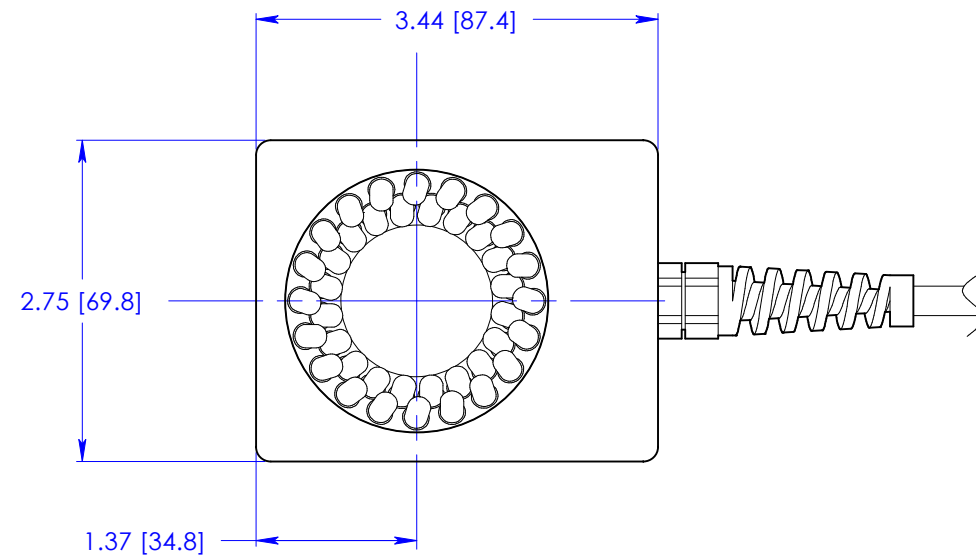

-1	SINGLE ROW LED'S
-2	DOUBLE ROW LED'S

VIEW A-A

NOTES:
1. Dimensions are inch [mm].

Tolerances		PPT VISION	12988 Valley View Road Eden Prairie, Mn 55344					
.X	+/- .015		LED Ringlight and Light Pack Assy					
.XX	+/- .010	DRAWN			J. Manias	C	661-0134-X	REV
.XXX	+/- .005	All angles ±2° BREAK ALL SHARP CORNERS UNLESS NOTED		DATE	28 Aug 1996	SCALE	SHEET	1 of 1