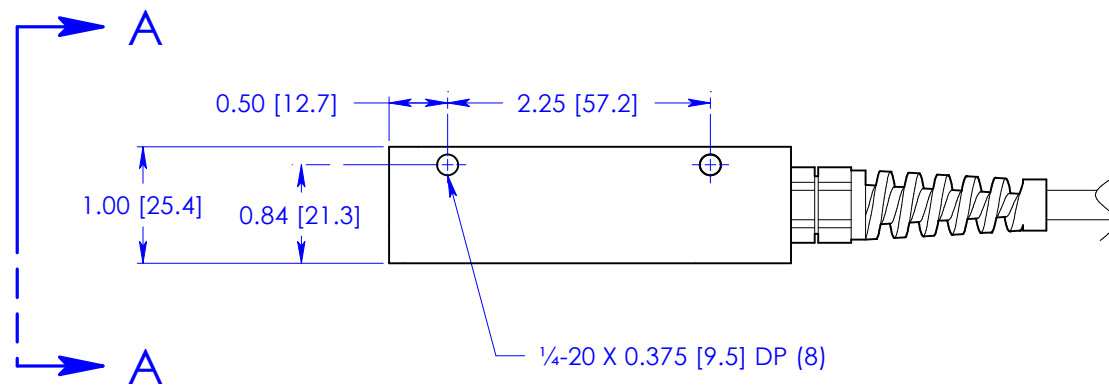

-1	SINGLE ROW LED'S
-2	DOUBLE ROW LED'S

VIEW A-A

NOTES:
1. Dimensions are inch [mm].

Tolerances		PPT VISION	12988 Valley View Road Eden Prairie, Mn 55344					
.X	+/- .015		LED Ringlight and Light Pack Assy					
.XX	+/- .010	DRAWN			J. Manias	C	661-0134-X	REV
.XXX	+/- .005	All angles ±2° BREAK ALL SHARP CORNERS UNLESS NOTED		DATE	28 Aug 1996	SCALE	SHEET	1 of 1