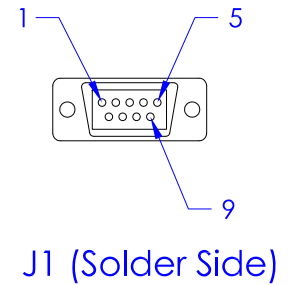

REV	NO.	ECO	CHANGE	BY	DATE	SHEET

Connector J1 (Item 2) Backshell (Item 4)	Connector J2 (Item 3)	Cable Wire Color -XX (Item 1)	Signal Name
	1		
2	2	WHT/ORN	TXD
	3		
5	4	WHT/BLU	GND
3	5	ORN	RXD
	6		
4, 6			DTR/DSR
7, 8			RTS/CTS
Connector Frame	Connector Shell	Shield	

Tolerances .X ± .015 .XX ± .010 .XXX ± .005  All angles ±2° Break all sharp corners unless noted	<b>PPT VISION</b> 12988 Valley View Road Eden Prairie, MN 55344		
	Cable Assy, Serial, Smart Camera		
DRAWN <b>P. Saporito</b>	<b>B</b>	<b>431-0549-XX</b>	REV <b>B</b>
DATE <b>23 June 10</b>	SCALE <b>1:1</b>	SHEET <b>1 of 1</b>	