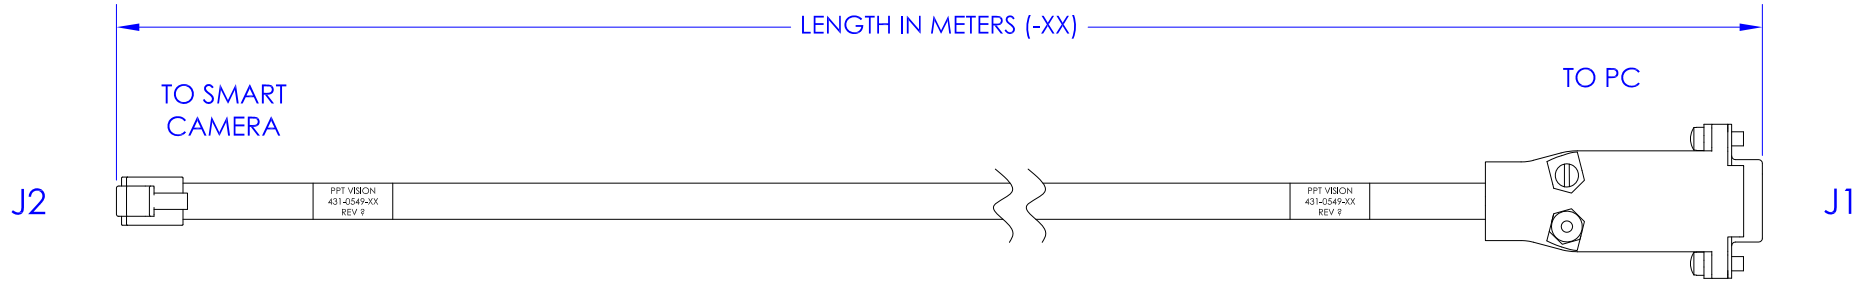

REV	NO.	ECO	CHANGE	BY	DATE	SHEET

Connector J1 (Item 2) Backshell (Item 4)	Connector J2 (Item 3)	Cable Wire Color -XX (Item 1)	Signal Name
	1		
2	2	WHT/ORN	TXD
	3		
5	4	WHT/BLU	GND
3	5	ORN	RXD
	6		
4, 6			DTR/DSR
7, 8			RTS/CTS
Connector Frame	Connector Shell	Shield	

Tolerances .X ± .015 .XX ± .010 .XXX ± .005  All angles ±2° Break all sharp corners unless noted	<b>PPT VISION</b> 12988 Valley View Road Eden Prairie, MN 55344		
	Cable Assy, Serial, Smart Camera		
DRAWN <b>P. Saporito</b>	<b>B</b>	<b>431-0549-XX</b>	REV <b>B</b>
DATE <b>23 June 10</b>	SCALE <b>1:1</b>	SHEET <b>1 of 1</b>	